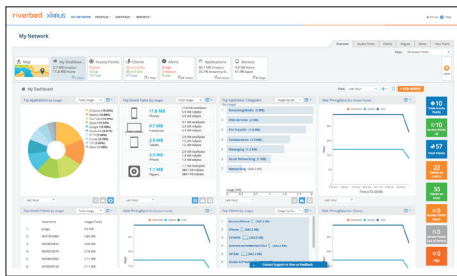

Accessible

EasyPass services simply secure Wi-Fi access

Reliable

Prioritize applications to ensure performance

Scalable

2 and 4 radio AP's support all Wi-Fi density needs

Adaptable

Software-defined radios to future proof your network

Software and Services

Xirrus Management System (XMS)

- Next generation management built around an intuitive, graphical interface
- Zero-touch provisioning allows plug-and-play installations in minutes
- Flexible options include cloud, on-premise and standalone management

EasyPass

Network Services

- Application Control provides application visibility and prioritization in every AP (no separate controller needed)
- Software defined APs provide 11ac on every radio for twice the performance of standard APs
- Riverbed Xirrus Positioning System tracks 100,000 devices in real-time and can locate any device in seconds