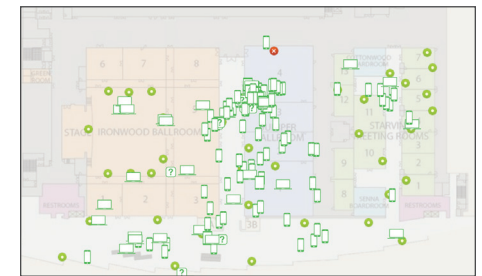

XMS

EasyPass

- Eliminates captive portals making Wi-Fi access simple for users and the IoT
- Provides secure BYOD with unique credentials controlled per user
- Single sign-on (SSO) with the Microsoft Office 365 and Google Apps ecosystems

EasyPass

Network Services

- Application Control provides application visibility and prioritization in every AP (no separate controller needed)
- Software defined APs provide 11ac on every radio for twice the performance of standard APs
- Riverbed Xirrus Positioning System tracks 100,000 devices in real-time and can locate any device in seconds

Network Services

Right-Sized Wireless Access

Riverbed Xirrus provides the only Wi-Fi solution in the industry that goes beyond the standard AP, offering 2 and 4 Wi-Fi radio solutions with an integrated controller to address any and all Wi-Fi needs.